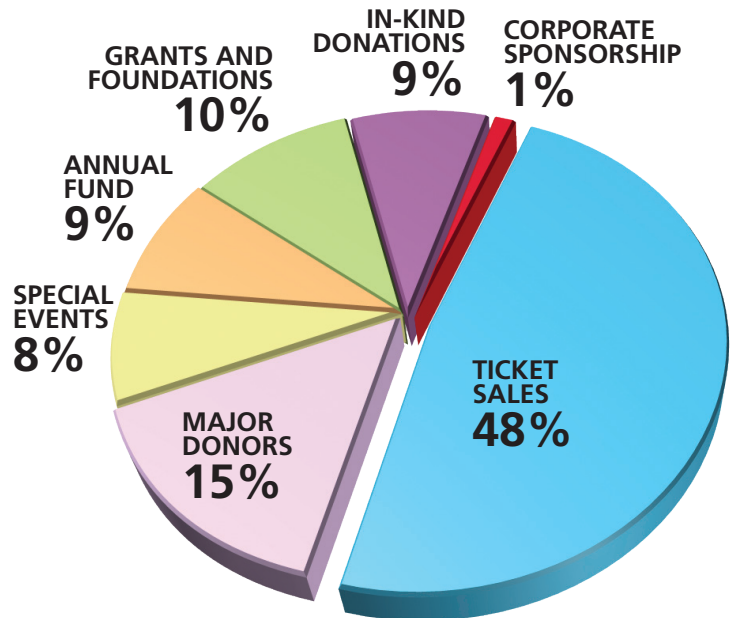

This is what Opera North does best. We "engage artists, audiences and the community in the experience of opera in an intimate setting."

Your financial contribution supports the cultural strength of the Upper Valley and the special gift that Opera North brings to the entire community. Thank you!

Support Categories	
PREMIERE CIRCLE	$10,000 and above
DIRECTOR'S CIRCLE	$7,500 to $9,999
CONDUCTOR'S CIRCLE	$5,000 to $7,499
ANGEL'S CIRCLE	$1,500 to $4,999
PERFORMER'S CIRCLE	$1,000 to $1,499
BENEFACTOR	$500 to $999
SUSTAINER	$300 to $499
PATRON	$100 to $299
FRIEND	Up to $99

Opera North Sources of Income

DONATION INFORMATION: As part of our ongoing effort to utilize every donation dollar and go green, Opera North encourages you to donate through our website at: www.operanorth.org. You may also use the form below.

Name(s) _____

Address _____

City, State, Zip _____

Telephone _____

Email _____

I am/we are making a gift to Opera North for: $ _____

☐ My contribution will be matched by my company:

_____

I am/we are making this contribution in the form of:

☐ Cash ☐ Check ☐ Other (payable to Opera North)

☐ VISA ☐ MasterCard ☐ Discover

Card number _____

Expiration _____ Security Code _____

Name(s) as you wish to be listed, or

☐ in honor of ☐ in memory of ☐ anonymous

_____

Signature(s) _____

Date _____

☐ Please send me information about including Opera North's planned giving opportunities and Legacy Society

Please mail completed Annual Fund Donor Form with full payment to:

Opera North, 20 West Park Street, Lebanon, NH 03766... and we thank you!